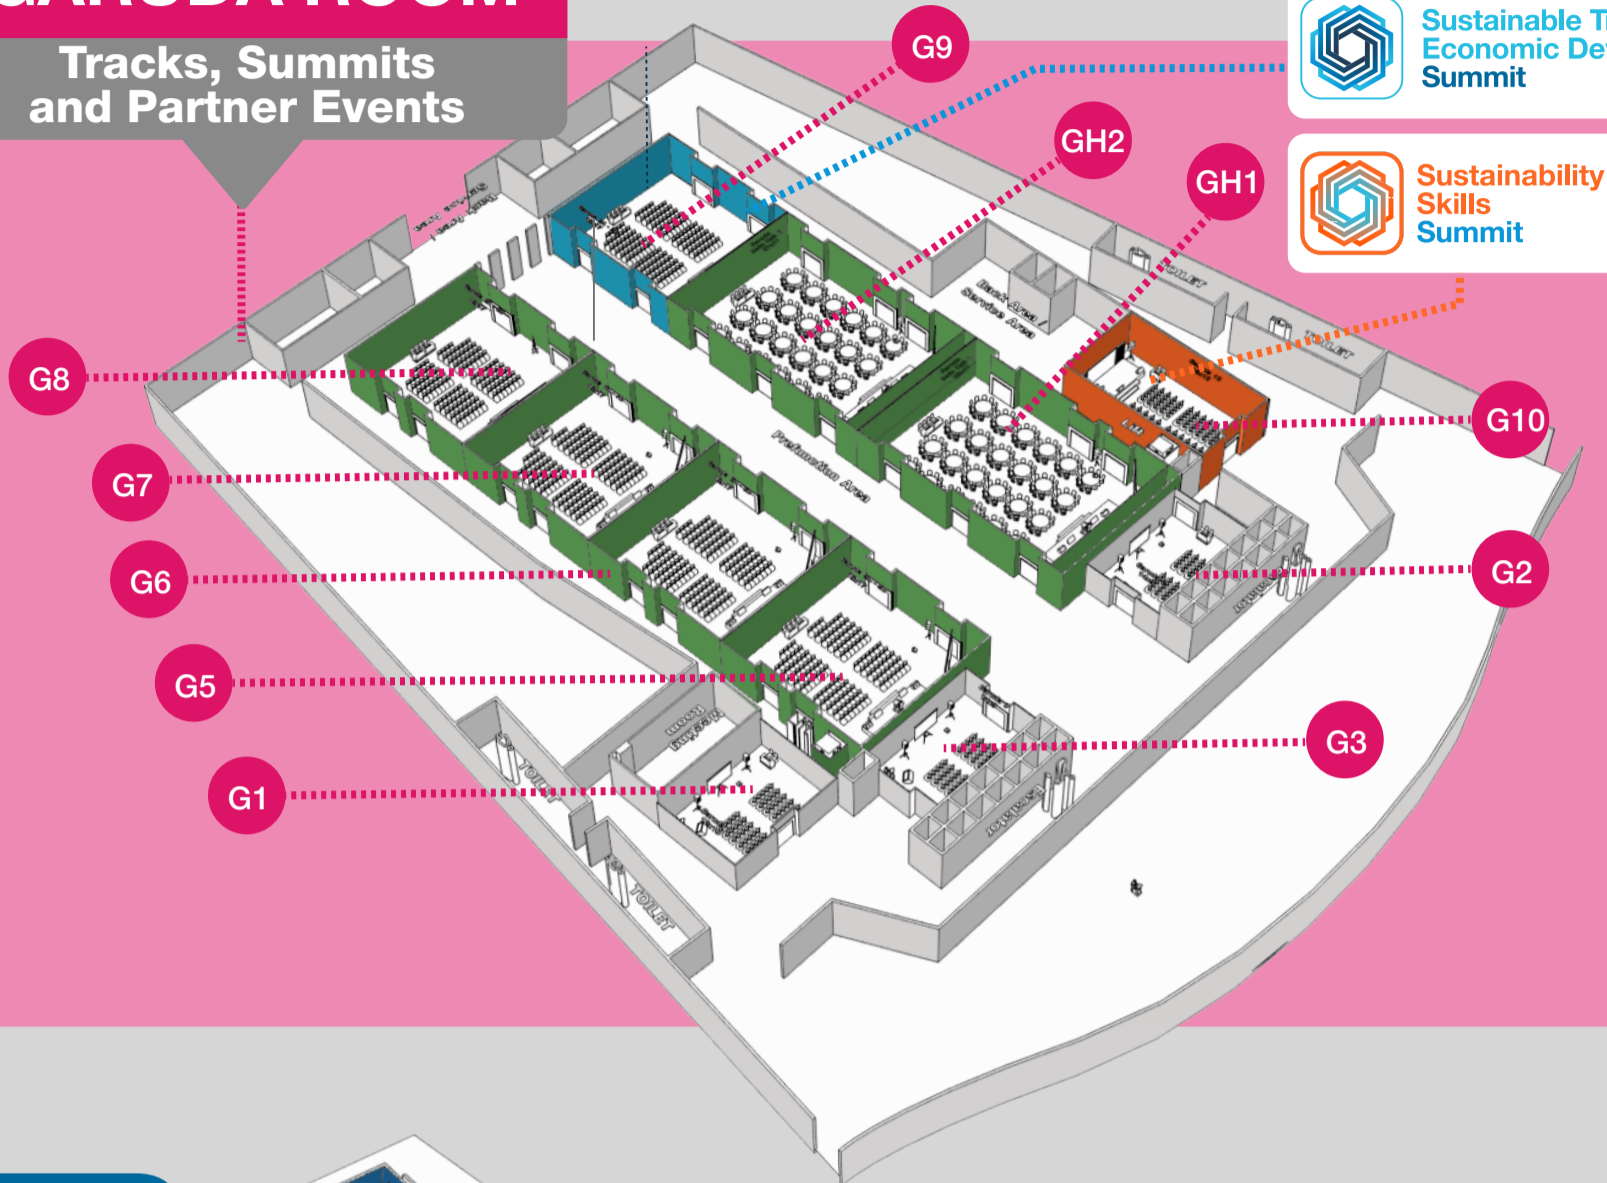

## FIRST FLOOR

- G1 PARTNER EVENTS
- G2 PARTNER EVENTS
- G3 PARTNER EVENTS
- GH1 EDUCATION TRACK
- GH2 CITIES TRACK
- G5 DIGITAL TRACK
- G6 ENERGY TRACK
- G7 HEALTH TRACK
- G8 ENVIRONMENT TRACK
- G9 TRADE AND ECONOMIC DEVELOPMENT SUMMIT / UNLOCKING CAPITAL
- G10 SKILLS SUMMIT

### GARUDA ROOM

Tracks, Summits and Partner Events

### HALL 3 - 3A

Global Exhibition

## MAIN HALL

- VIP Lounge
- THE DataLabs
- Exhibition Stage
- Food and Beverage
- Food Trucks