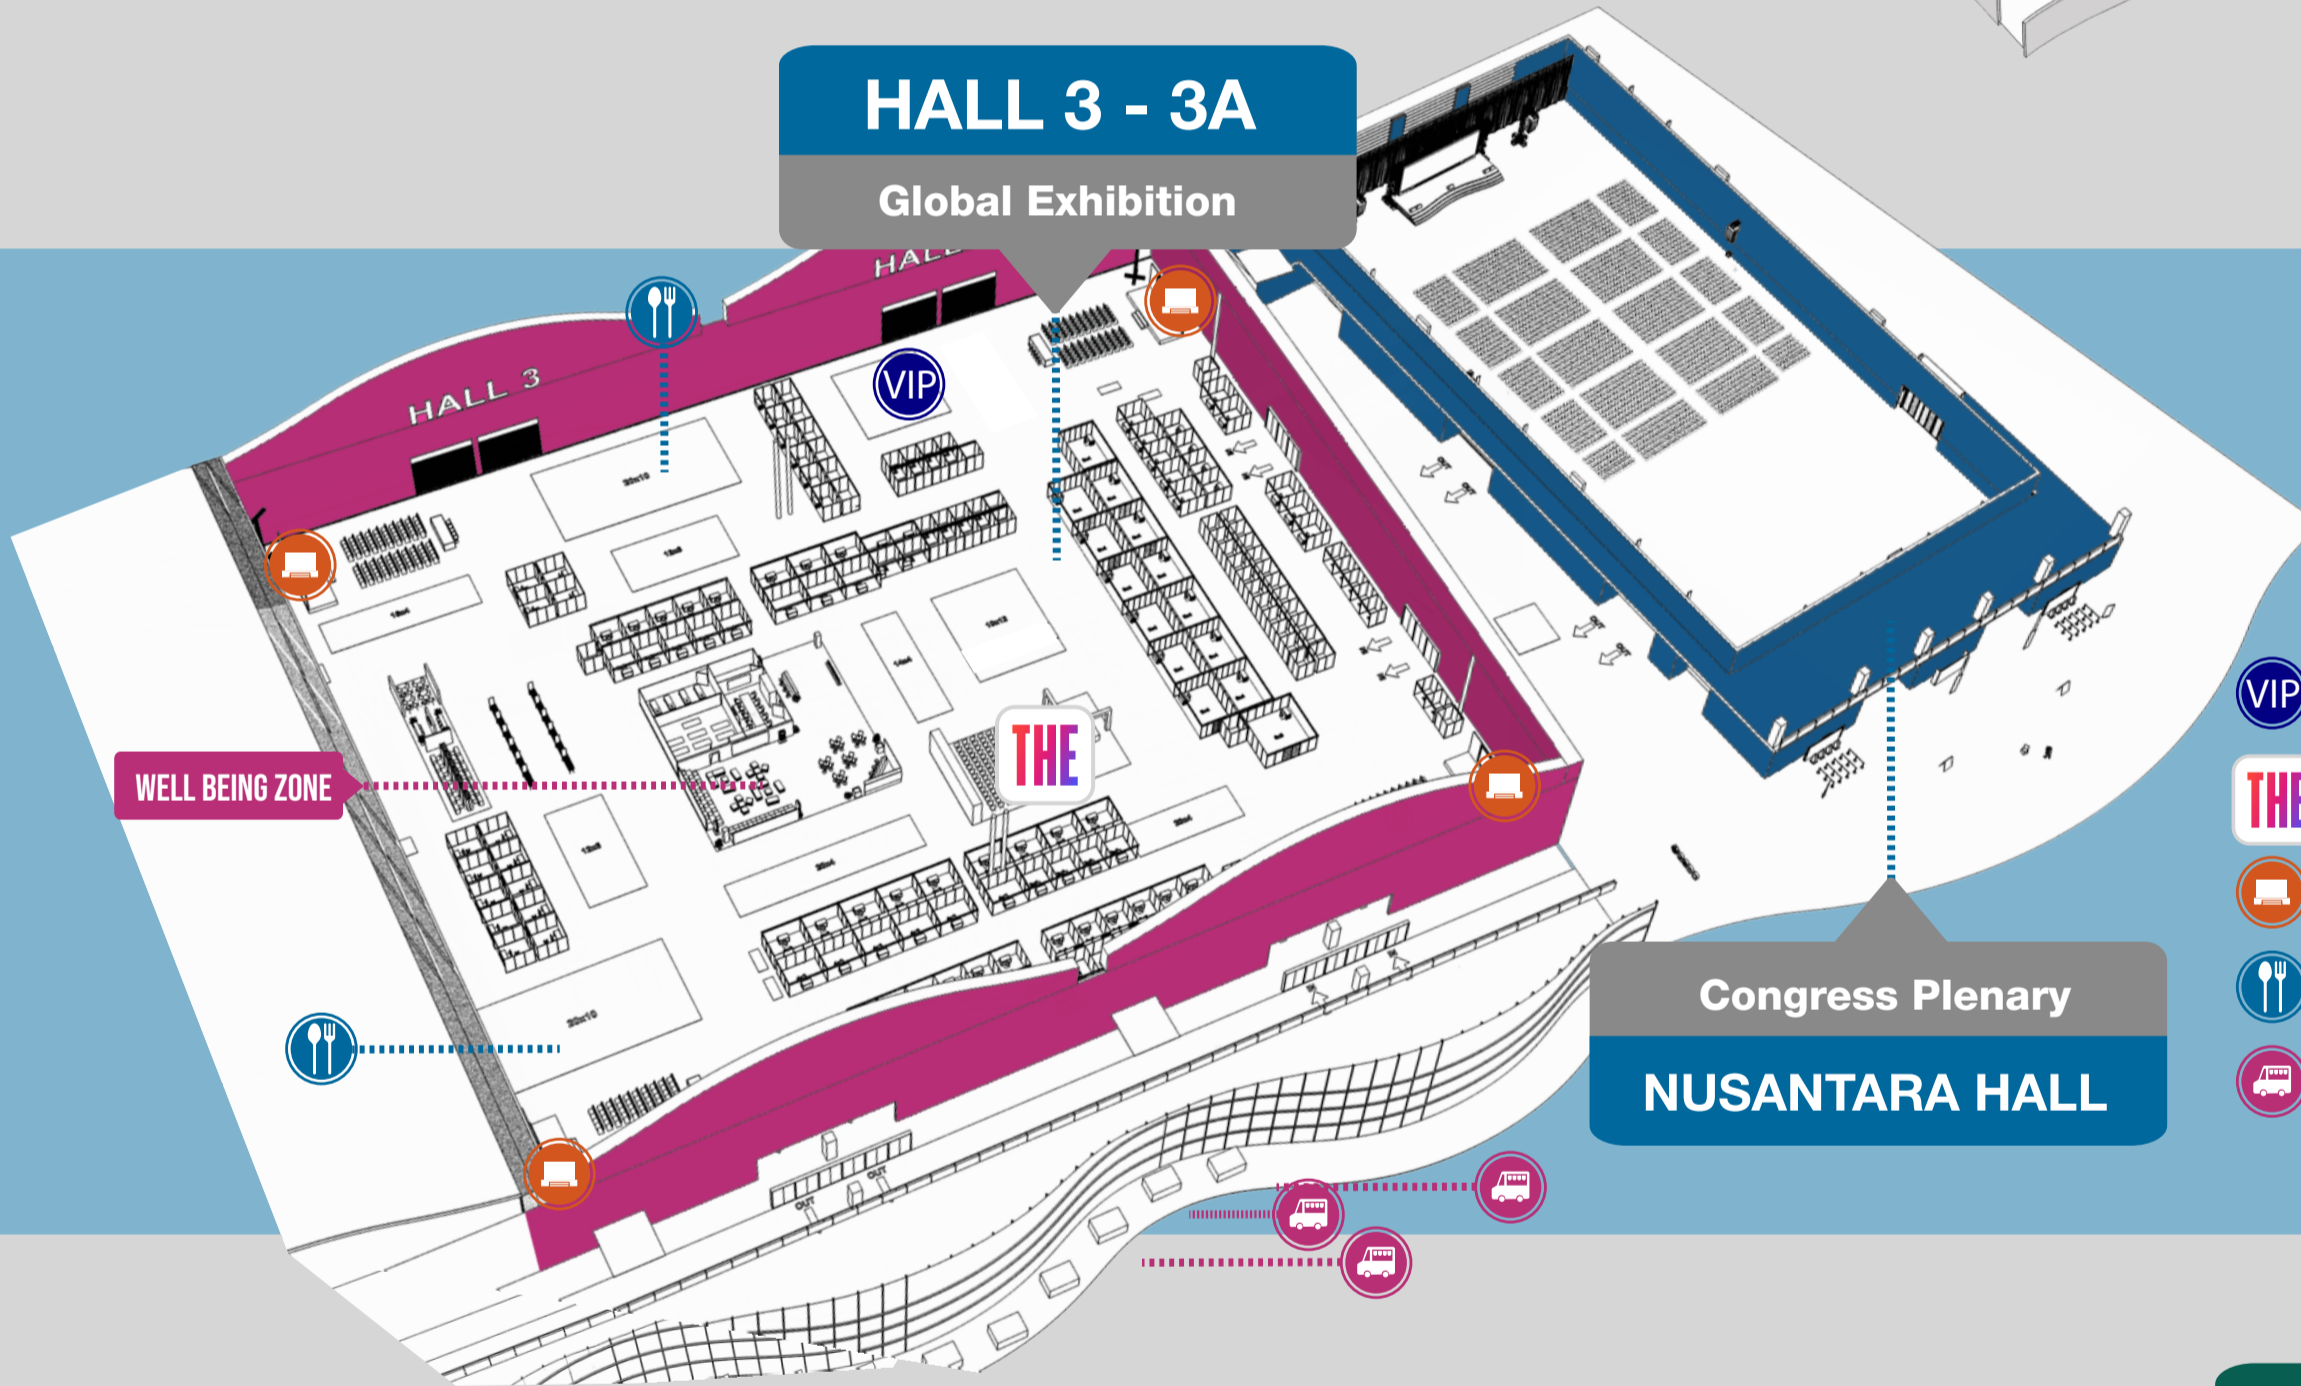

# GLOBAL SUSTAINABLE DEVELOPMENT CONGRESS

22-25 June 2026  
Indonesia Convention Exhibition  
Jakarta, Indonesia

## FIRST FLOOR

- G1 PARTNER EVENTS
- G2 PARTNER EVENTS
- G3 PARTNER EVENTS
- GH1 EDUCATION TRACK
- GH2 CITIES TRACK
- G5 DIGITAL TRACK
- G6 ENERGY TRACK
- G7 HEALTH TRACK
- G8 ENVIRONMENT TRACK
- G9 TRADE AND ECONOMIC DEVELOPMENT SUMMIT / UNLOCKING CAPITAL
- G10 SKILLS SUMMIT

### HALL 3 - 3A

Global Exhibition

## MAIN HALL

- VIP Lounge
- THE DataLabs
- Exhibition Stage
- Food and Beverage
- Food Trucks